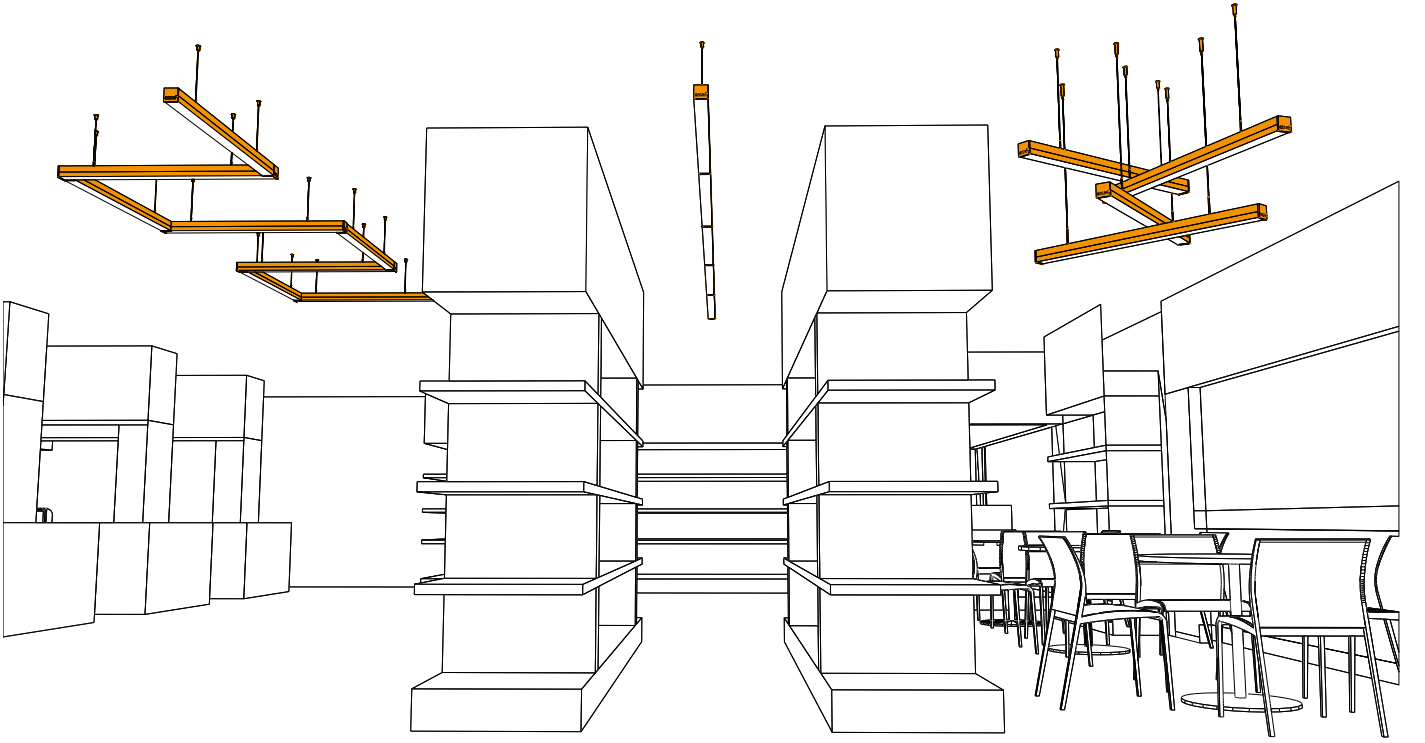

1.1 ÜRÜN BROŞÜRÜ

PRODUCT BROCHURE

LEDMAX

LEDMAX-LİNEER LED AYDINLATMA ARMATÜRÜ
LEDMAX - LINEAR LED LIGHTING FIXTURE