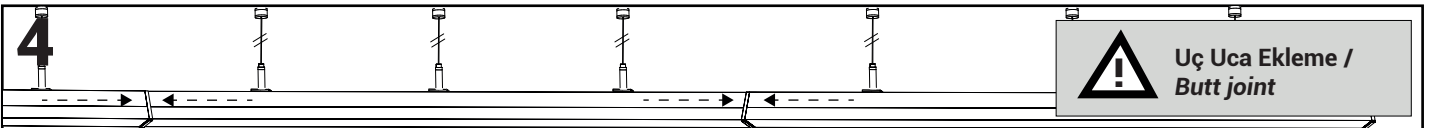

1.4 MONTAJ ve KULLANIM KILAVUZU

MOUNTING and USER GUIDE

LEDMAX

LEDMAX-LİNEER LED AYDINLATMA ARMATÜRÜ
LEDMAX - LINEAR LED LIGHTING FIXTURE

SIVA ÜSTÜ MONTAJ TİPİ / SURFACE MOUNTING TYPE

SARKIT MONTAJ TİPİ / PENDANT MOUNTING TYPE