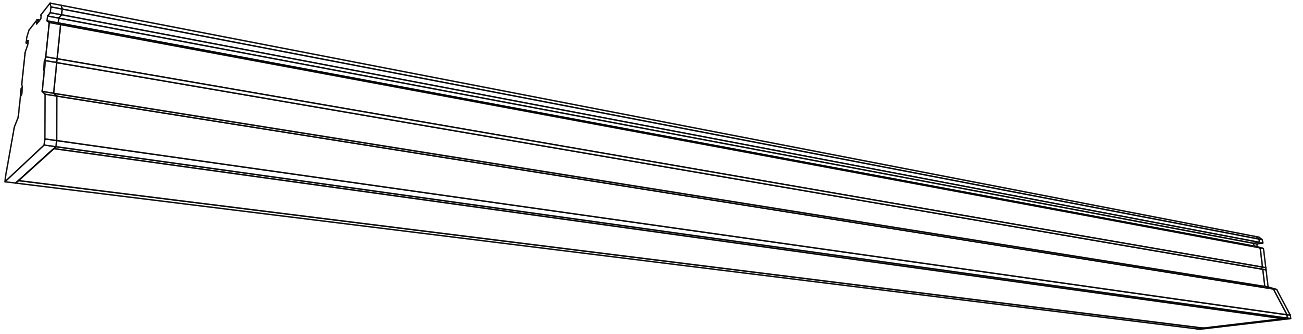

1.4 MONTAJ ve KULLANIM KILAVUZU

MOUNTING and USER GUIDE

FLAT 1XT5

FLAT 1XT5-LİNEER LED AYDINLATMA ARMATÜRÜ
FLAT 1XT5 - LINEAR LED LIGHTING FIXTURE

SIVA ÜSTÜ MONTAJ TİPİ - TEKLİ KLİPS / SURFACE MOUNTING TYPE - SINGLE CLIP

SIVA ÜSTÜ MONTAJ TİPİ - ASKI TELLİ / SURFACE MOUNTING TYPE - SUSPENDED WIRE