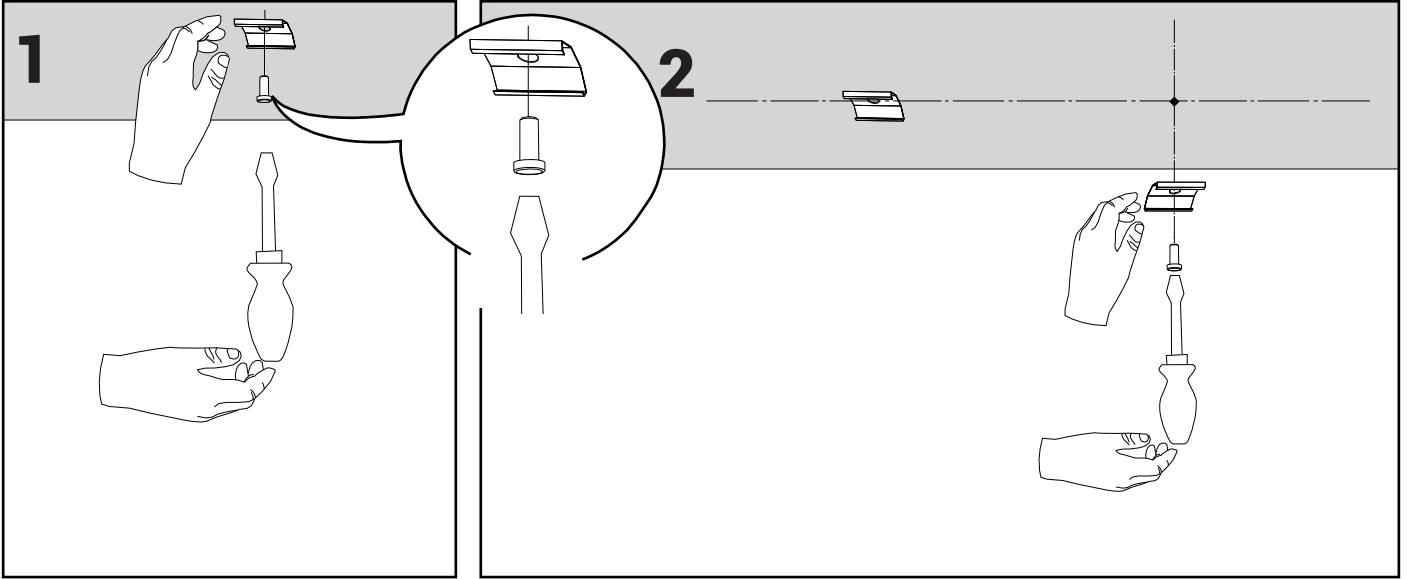

1.4 MONTAJ ve KULLANIM KILAVUZU

MOUNTING and USER GUIDE

FLAT 1XT5

FLAT 1XT5-LİNEER LED AYDINLATMA ARMATÜRÜ
FLAT 1XT5 - LINEAR LED LIGHTING FIXTURE

SIVA ÜSTÜ MONTAJ TİPİ - TEKLİ KLİPS / SURFACE MOUNTING TYPE - SINGLE CLIP

SIVA ÜSTÜ MONTAJ TİPİ - ASKI TELLİ / SURFACE MOUNTING TYPE - SUSPENDED WIRE