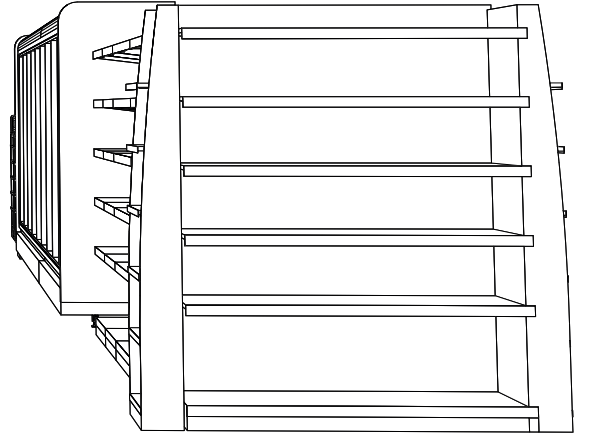

# ECOLINE 1xT5

ECOLINE 1xT5-LİNEER LED PROFİL AYDINLATMA ARMATÜRÜ  
ECOLINE 1xT5 - LINEAR LED PROFILE LIGHTING FIXTURE