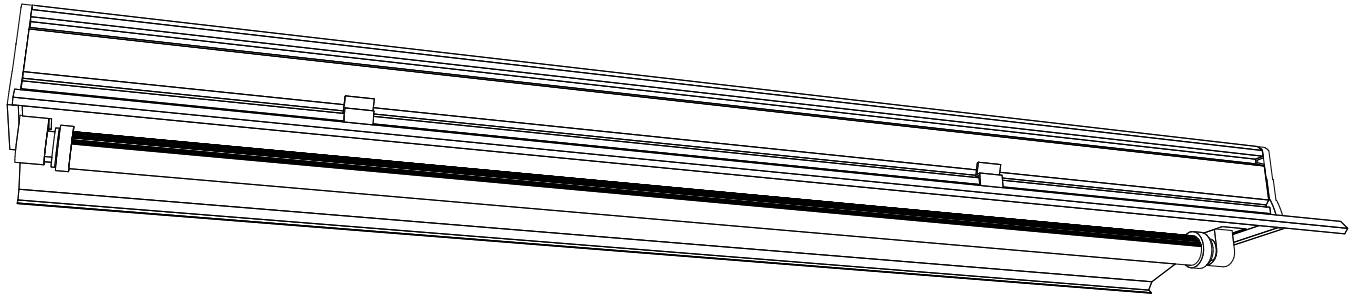

1.4 MONTAJ ve KULLANIM KILAVUZU

MOUNTING and USER GUIDE

LEDLINE 1XT5

LEDLINE 1XT5 - LINEER LED AYDINLATMA ARMATÜRÜ
LEDLINE 1XT5 - LINEAR LED LIGHTING FIXTURE

SIVA ÜSTÜ MONTAJ TİPİ - TEKLİ KLİPS / SURFACE MOUNTING TYPE - SINGLE CLIP

SIVA ÜSTÜ MONTAJ TİPİ - ASKI TELLİ / SURFACE MOUNTING TYPE - SUSPENDED WIRE