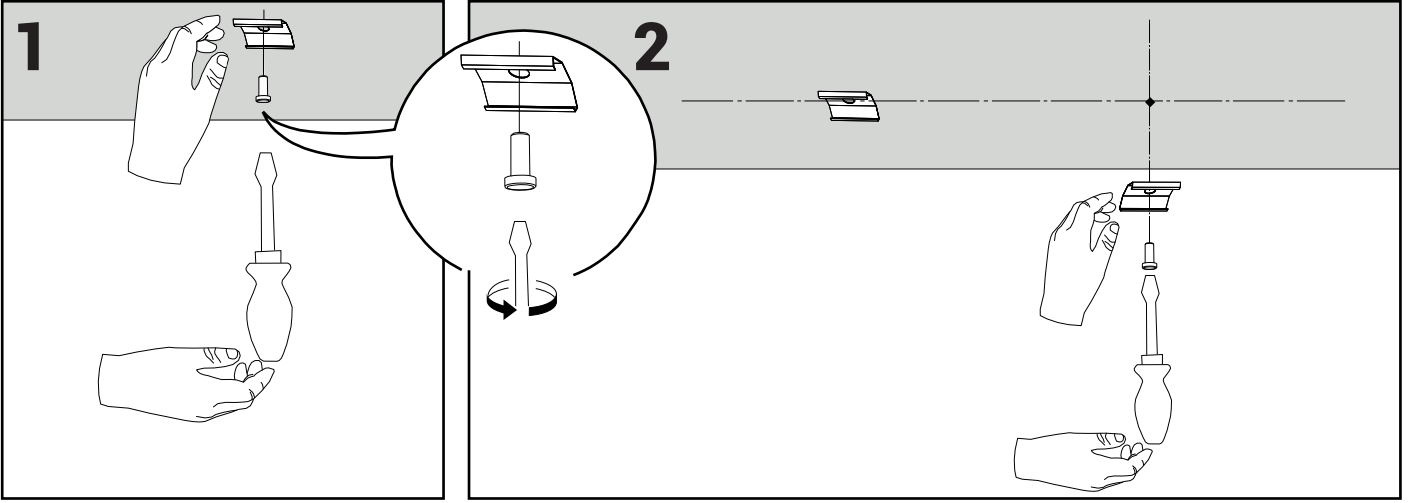

1.4 MONTAJ ve KULLANIM KILAVUZU

MOUNTING and USER GUIDE

LEDLINE 1XT5

LEDLINE 1XT5 - LINEER LED AYDINLATMA ARMATÜRÜ
LEDLINE 1XT5 - LINEAR LED LIGHTING FIXTURE

SIVA ÜSTÜ MONTAJ TİPİ - TEKLİ KLİPS / SURFACE MOUNTING TYPE - SINGLE CLIP

SIVA ÜSTÜ MONTAJ TİPİ - ASKI TELLİ / SURFACE MOUNTING TYPE - SUSPENDED WIRE