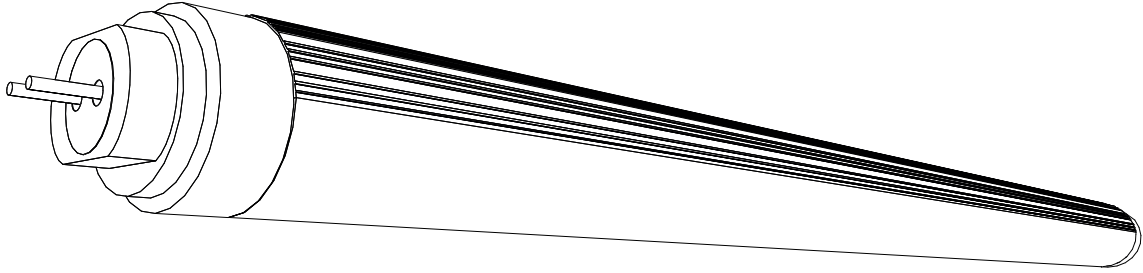

1.4 MONTAJ ve KULLANIM KILAVUZU

MOUNTING and USER GUIDE

KARMA PREMIUM-T5

KARMA PREMIUM-T5 LED TÜP
KARMA PREMIUM-T5 LED TUBE

LED TP MONTAJ TP / LED TUBE MOUNTING TYPE